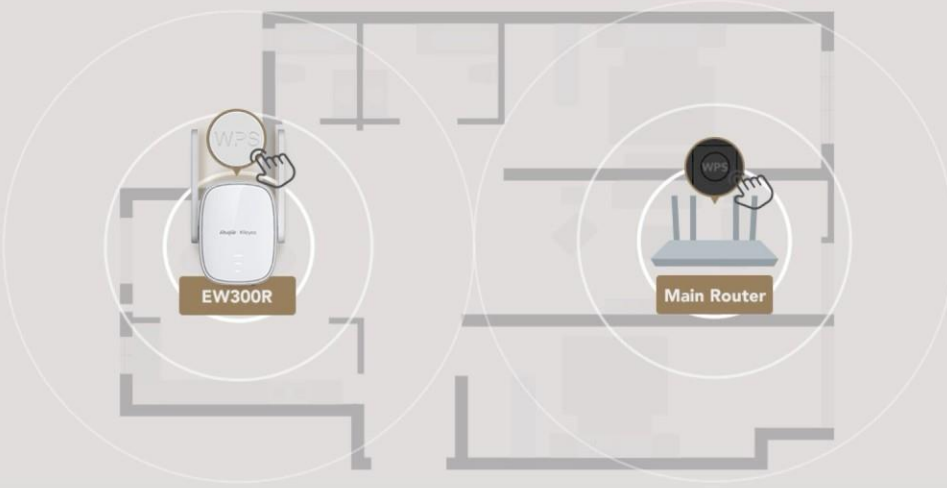

Highlight Features

Flexible Placement, One-click Connection

Press the WPS button on existing router and on EW300R within 2 minutes to easily connect to the network