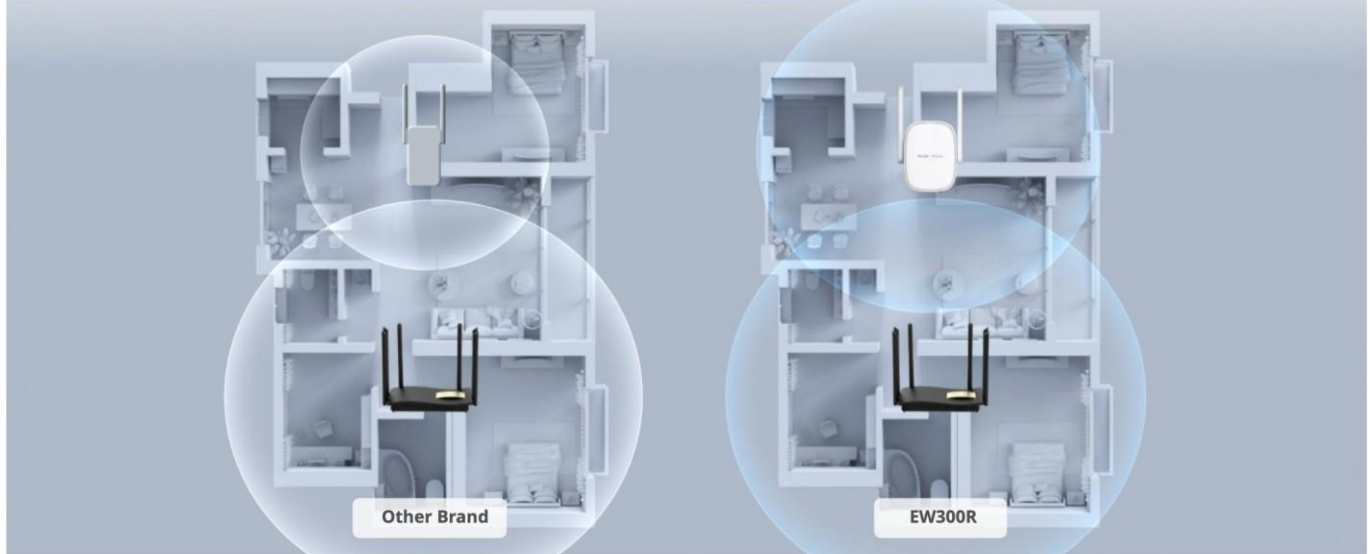

RG-EW300R

N300 Wi-Fi Extender

Highlights

- Plug and play, ease of use, strong signals
- Two built-in signal amplifiers boost 2-fold signal strength
- Three-bar signal indicator, guiding you to find the best spot
- Flexible placement, one-click connection
- More wireless mode options, meeting all your needs
- Control of your home network at your fingertips

Highlight Features

RG-EW300R

Plug and Play Easy and Strong

300Mbps Wi-Fi Repeater

More Powerful than You Expect

Two built-in signal amplifiers boost 2X signal strength

Other Brand

EW300R

Three-bar Signal Indicator Guides You to Find the Best Spot

EW300R clearly shows you the signal strength and guides you the best spot to position the repeater, while others only give you the "Yes or No" answer.

Highlight Features

Flexible Placement, One-click Connection

Press the WPS button on existing router and on EW300R within 2 minutes to easily connect to the network

More Wireless Mode Options, Meet All Your Needs