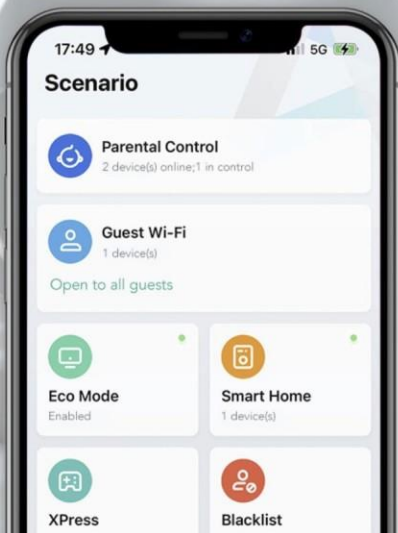

Take Control of Your Home network at Your Fingertips

Set up your home network in **Reyee Router App** in two minutes. More **Life-time Free** functions are waiting for you to Explore, Experience,

Remote Management Parental Control Guest Wi-Fi